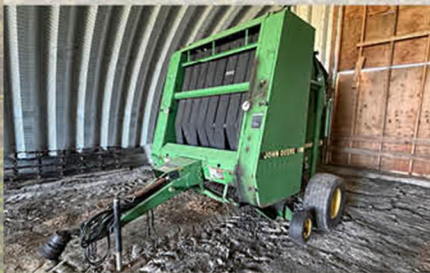

IHC 810 Dummy Head w/ 5 Belt
Pickup

Factory 25' Head Transport, Tandem
Axle, Dolly Wheel

Kinze 3200 12R30" Planter, Finger
Pickup, Corn & Bean Meters,
Sunco Sharktooth Row Cleaners,
Hyd Fold, Nice!

Great Plains 8333 Discovator #GP-
2612, 33' Soil Finisher, 2 Bar Spike
Harrow w/ Rolling Baskets

Landoll 6230 33' Disk #62E1303991,
C-Flex, HD 3 Bar Harrow, 1 Owner

John Deere 980 44' Field Cultivator,
w/ 3 Bar Harrow, 5 Section Frame

Case IH PTX300 32' Chisel, w/ HD
3 Bar Harrow

Krause 4927 27' Disk, C-Flex, w/ 3
Bar Harrow

John Deere 724 19' Soil Finisher, w/
5 Bar Harrow

Case IH #14 3 pt Ripper, 5 Shank
Rowse 500 PT Dirt Scraper, 5 Yard,
Dolly Wheel, Nice!

J&M 680/760 Gravity Wagon w/ HD
Gear, Lights & Brakes

Unverferth 530 Gravity Wagon w/
HD Gear

(2) J&M 350 Gravity Wagons w/ 12
Ton Gear

Triggs 450 Gravity Wagon w/ 12 Ton
Gear

Dakon 280 Gravity Wagon w/ Gear

Parker 2500 Gravity Wagon w/
Gear, Sudenga Hyd Brush Drill Fill

New! Vermeer M7050 9' Disc
Mower, 3pt, Never Used!

2002 MacDon 5020 16' Moco
#146373, Very Nice!

Gehl 520 12 Wheel V-Rake

IHC #16 Side Delivery Rake

1996 John Deere 535 Round Baler,
Green Pickup, Twine Only, Small
1000 PTO

Notch PT Bale Trailer w/ Dolly
Wheel

IHC 540 PT Manure Spreader

Verns Portable Creep Feeder

Gesner Portable Creep Feeder

Loftness 20' 3pt Stalk Chopper

Case IH 183 10R30" 3pt Cultivator

IHC 45 PT FC w/ Harrow

Ford 151 5 Bottom Plow

Hanson 9' 3pt Snow Blower

Complete terms, catalog & more photos at
WiemanAuction.com

800.251.3111 | Marion, IA
Rich Wieman, Kevin Wieman, Mike Wieman, Ryan
Wieman Land & Auction Inc., 4462